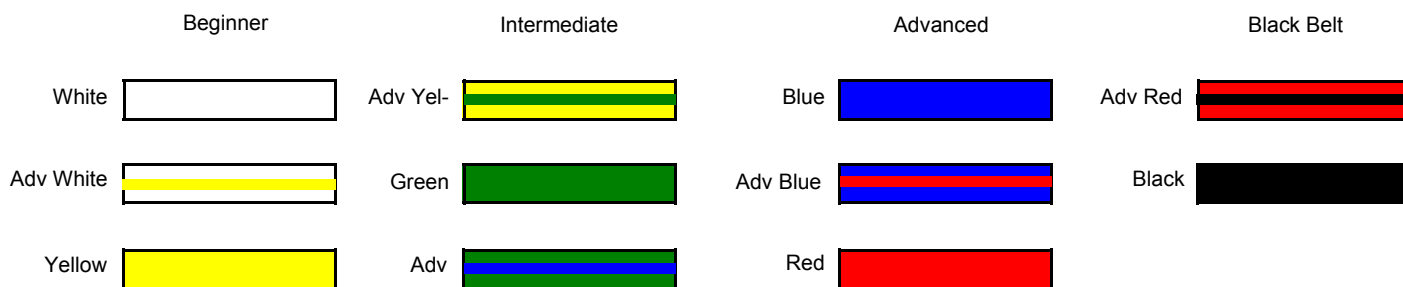

Adult / Teen Taekwondo Schedule

Ages 13 on up

Eastern Defensive Arts Academy
 2089 Quaker Pointe Drive
 Quakertown, PA 18951
 215-536-8474

Monday	Tuesday	Wednesday	Thursday	Friday	Saturday
Intermediate 6:30 - 7:30 pm	Beginner 6:30 - 7:30 pm	Intermediate 6:30 - 7:30 pm	Black Belt 6:30 - 7:30 pm	Mixed Yellow - Black 6:30 - 7:30 pm	Mixed Yellow - Black 11 am - 12 noon
Advanced 7:30 - 8:30 pm	Black Belt 7:30 - 8:30 pm	Advanced 7:30 - 8:30 pm	Beginner 7:30 - 8:30 pm		
	Focus on Forms 5:30 - 6:30 pm Room II		Sparring Skills Adv Yellow – Black 7:30—8:30 pm Room II		

Class Levels

Beginner Class: White, Advanced White and Yellow Belt.

Intermediate Class: Advanced Yellow, Green, Advanced Green Belt.

Advanced Class: Blue, Advanced Blue, Red Belt.

Black Belt Class: Advanced Red and Black Belt.